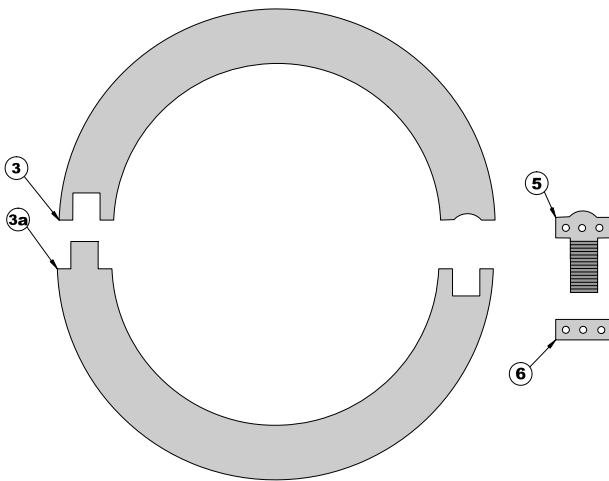

# Tolhurst 48 x 30 Basket Assembly

#	Description	Part Number
1	Bowl .....	7-48P-30P-01-B-P-A
1	Bowl .....	8-48P-30P-01-B-P-A
1	Bowl .....	9-48P-30P-01-B-P-A
2	Nut .....	8-48P-30P-02-B-P-A
3	Filter Ring .....	0-26P-00P-03-A-P-A
3	Filter Ring .....	0-30P-00P-03-A-P-A
3	Filter Ring .....	0-18P-00P-03-A-P-A
3	Filter Ring, Male .....	0-18P-30P-03-A-P-A
3a	Filter Ring, Female .....	0-48P-30P-3A-A-P-A
4	Spacer, Filter Ring .....	0-26P-00P-04-A-P-A
4	Spacer, Filter Ring .....	0-48P-30P-04-A-P-A
5	Screw, Adjustable .....	0-48P-30P-05-A-P-A
6	Nut, Adjustable .....	0-48P-30P-06-A-P-A
6	Nut, Adjustable .....	026P-00P-06-A-P-A
6	Nut, Adjustable .....	0-18P-00P-06-A-P-A
6a	Wrench, Nut .....	0-48P-30P-6A-A-I-A
7	Plow Plate .....	0-48P-30P-07-A-P-5
7	Plow Plate .....	048P-29P-07-A-P-5
7	Plow Plate .....	0-60P-30P-07-A-P-5
7	Plow Plate .....	0-48P-24P-07-A-P-5
7	Plow Plate .....	0-29H-30P-07-A-P-5
7	Plow Plate .....	0-48P-28H-07-A-P-5
7	Plow Plate .....	0-30P-14H-07-A-P-5
7	Plow Plate .....	0-48P-20P-07-B-P-5
7	Plow Plate .....	0-36P-20P-07-A-P-5
8	Backing Screen .....	0-48P-30P-08-B-2-A
9	Filter Cloth w/backing screen .....	0-48P-30P-09-A-2-C
9	Filter Cloth w/backing screen .....	0-48P-30P-09-A-2-N
9	Filter Cloth w/backing screen .....	0-48P-30P-09-A-2-K
9	Filter Cloth w/backing screen .....	0-30P-15P-09-A-2-C
9	Filter Cloth w/backing screen .....	0-48P-19J-09-A-2-C
9	Filter Cloth w/backing screen .....	0-48P-28H-09-A-2-C
9	Filter Cloth w/backing screen .....	0-40P-20P-09-A-2-C
9	Filter Cloth w/backing screen .....	0-30P-15P-09-A-2-O