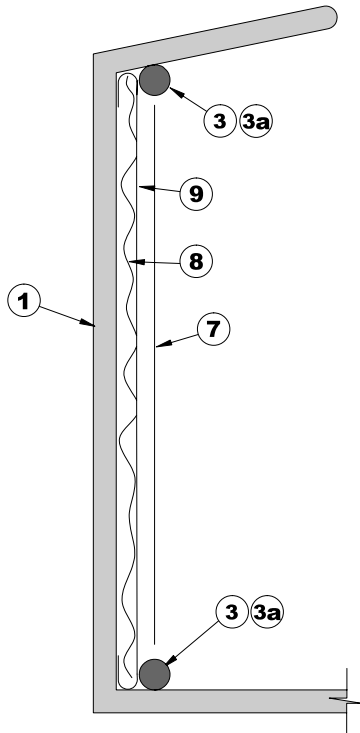

# Tolhurst 48 x 30 Basket Assembly

#	Description	Part Number
1	Bowl .....	7-48P-30P-01-B-P-A
1	Bowl .....	8-48P-30P-01-B-P-A
1	Bowl .....	9-48P-30P-01-B-P-A
2	Nut .....	8-48P-30P-02-B-P-A
3	Filter Ring .....	0-26P-00P-03-A-P-A
3	Filter Ring .....	0-30P-00P-03-A-P-A
3	Filter Ring .....	0-18P-00P-03-A-P-A
3	Filter Ring, Male .....	0-18P-30P-03-A-P-A
3a	Filter Ring, Female .....	0-48P-30P-3A-A-P-A
4	Spacer, Filter Ring .....	0-26P-00P-04-A-P-A
4	Spacer, Filter Ring .....	0-48P-30P-04-A-P-A
5	Screw, Adjustable .....	0-48P-30P-05-A-P-A
6	Nut, Adjustable .....	0-48P-30P-06-A-P-A
6	Nut, Adjustable .....	026P-00P-06-A-P-A
6	Nut, Adjustable .....	0-18P-00P-06-A-P-A
6a	Wrench, Nut .....	0-48P-30P-6A-A-I-A
7	Plow Plate .....	0-48P-30P-07-A-P-5
7	Plow Plate .....	048P-29P-07-A-P-5
7	Plow Plate .....	0-60P-30P-07-A-P-5
7	Plow Plate .....	0-48P-24P-07-A-P-5
7	Plow Plate .....	0-29H-30P-07-A-P-5
7	Plow Plate .....	0-48P-28H-07-A-P-5
7	Plow Plate .....	0-30P-14H-07-A-P-5
7	Plow Plate .....	0-48P-20P-07-B-P-5
7	Plow Plate .....	0-36P-20P-07-A-P-5
8	Backing Screen .....	0-48P-30P-08-B-2-A
9	Filter Cloth w/backing screen .....	0-48P-30P-09-A-2-C
9	Filter Cloth w/backing screen .....	0-48P-30P-09-A-2-N
9	Filter Cloth w/backing screen .....	0-48P-30P-09-A-2-K
9	Filter Cloth w/backing screen .....	0-30P-15P-09-A-2-C
9	Filter Cloth w/backing screen .....	0-48P-19J-09-A-2-C
9	Filter Cloth w/backing screen .....	0-48P-28H-09-A-2-C
9	Filter Cloth w/backing screen .....	0-40P-20P-09-A-2-C
9	Filter Cloth w/backing screen .....	0-30P-15P-09-A-2-O